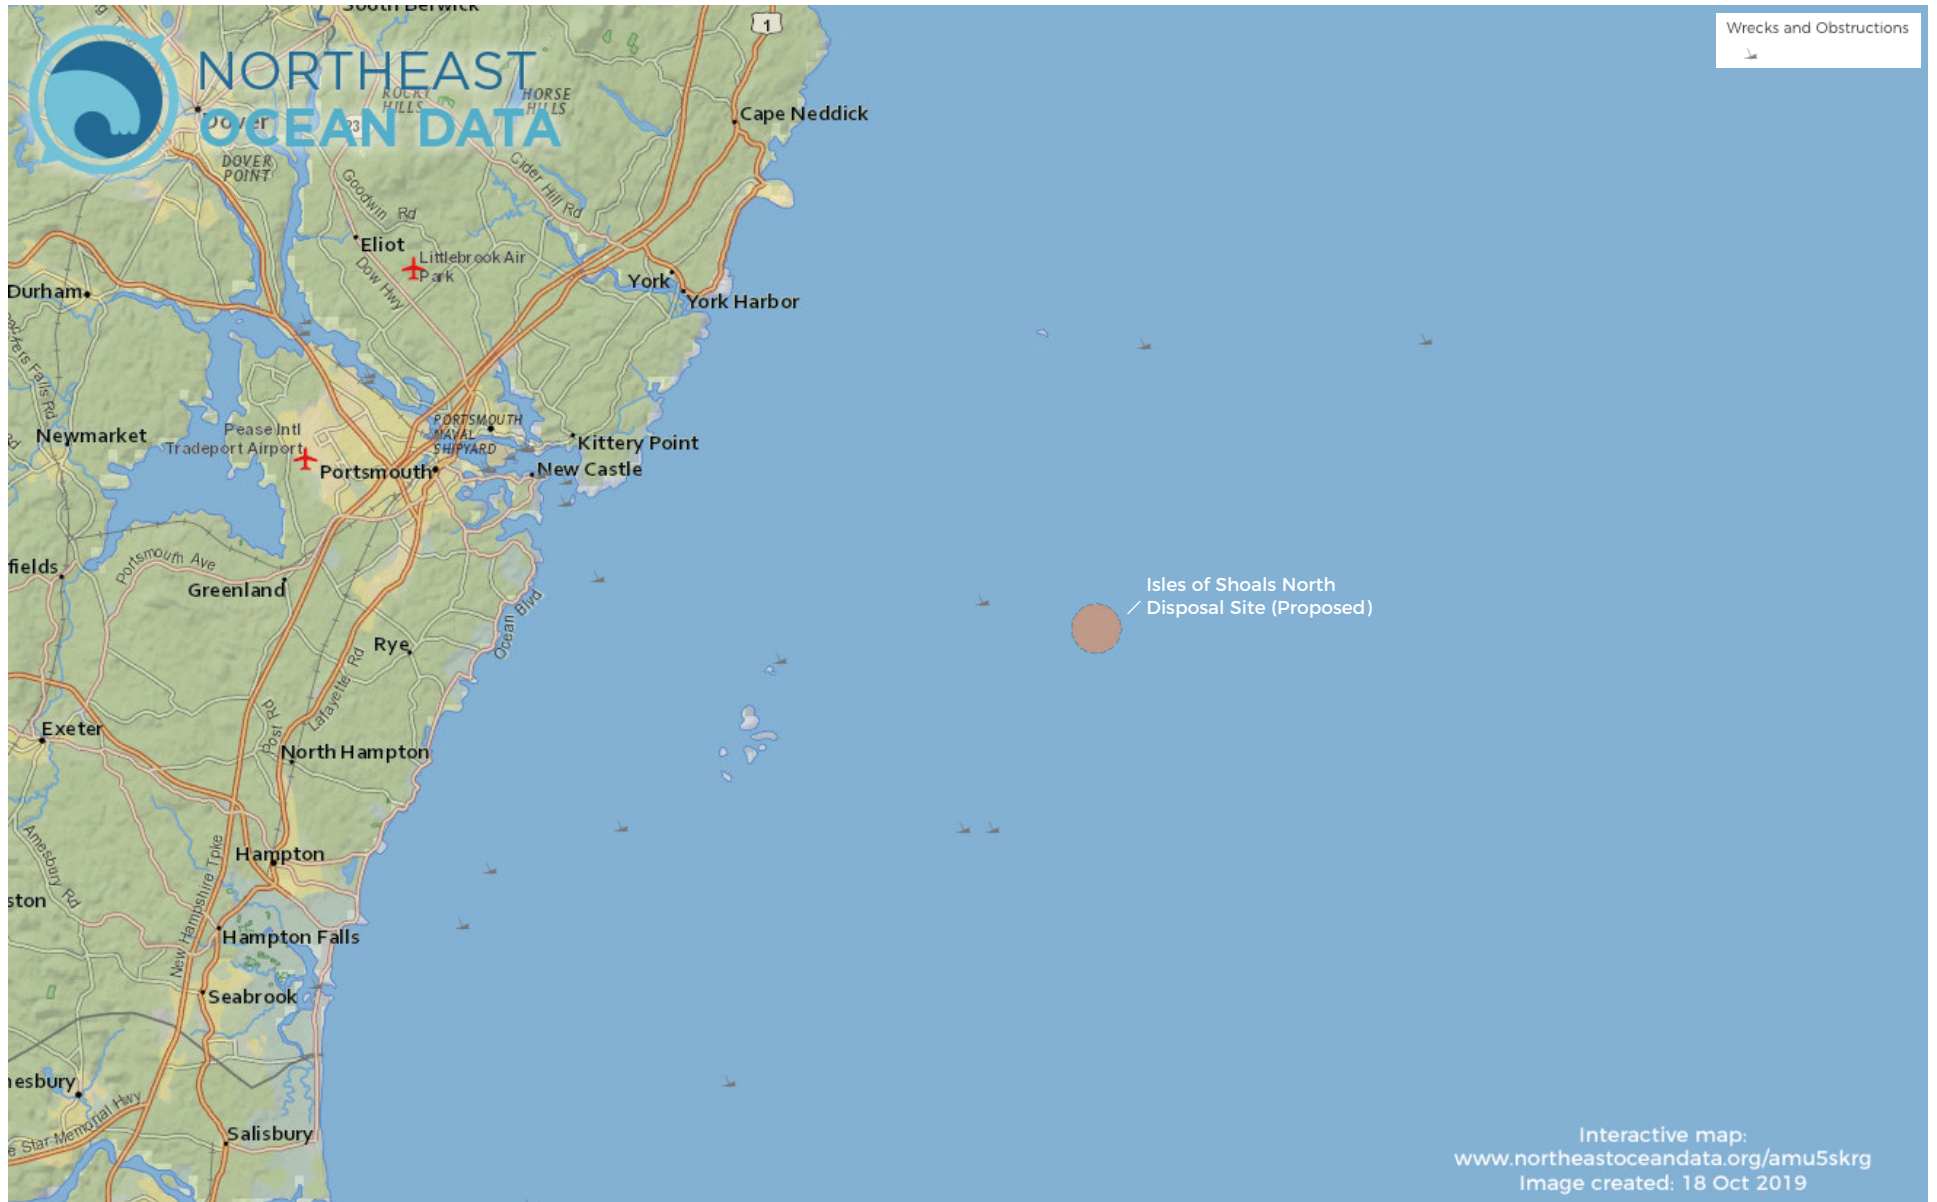

Isles of Shoals North Disposal Site (Proposed) with Wrecks and Obstructions

NORTHEAST OCEAN DATA
www.NortheastOceanData.org/Proposed-Disposal-Site

Map available in Proposed Disposal Site Map Gallery: www.northeastoceandata.org/proposed-disposal-site
Customizable interactive version of this map: www.northeastoceandata.org/amu5skrg

The Northeast Ocean Data Portal is a public source of expert-reviewed maps and data on the ocean ecosystem, economy, and culture of the northeastern United States. It is maintained by the Northeast Regional Ocean Council.